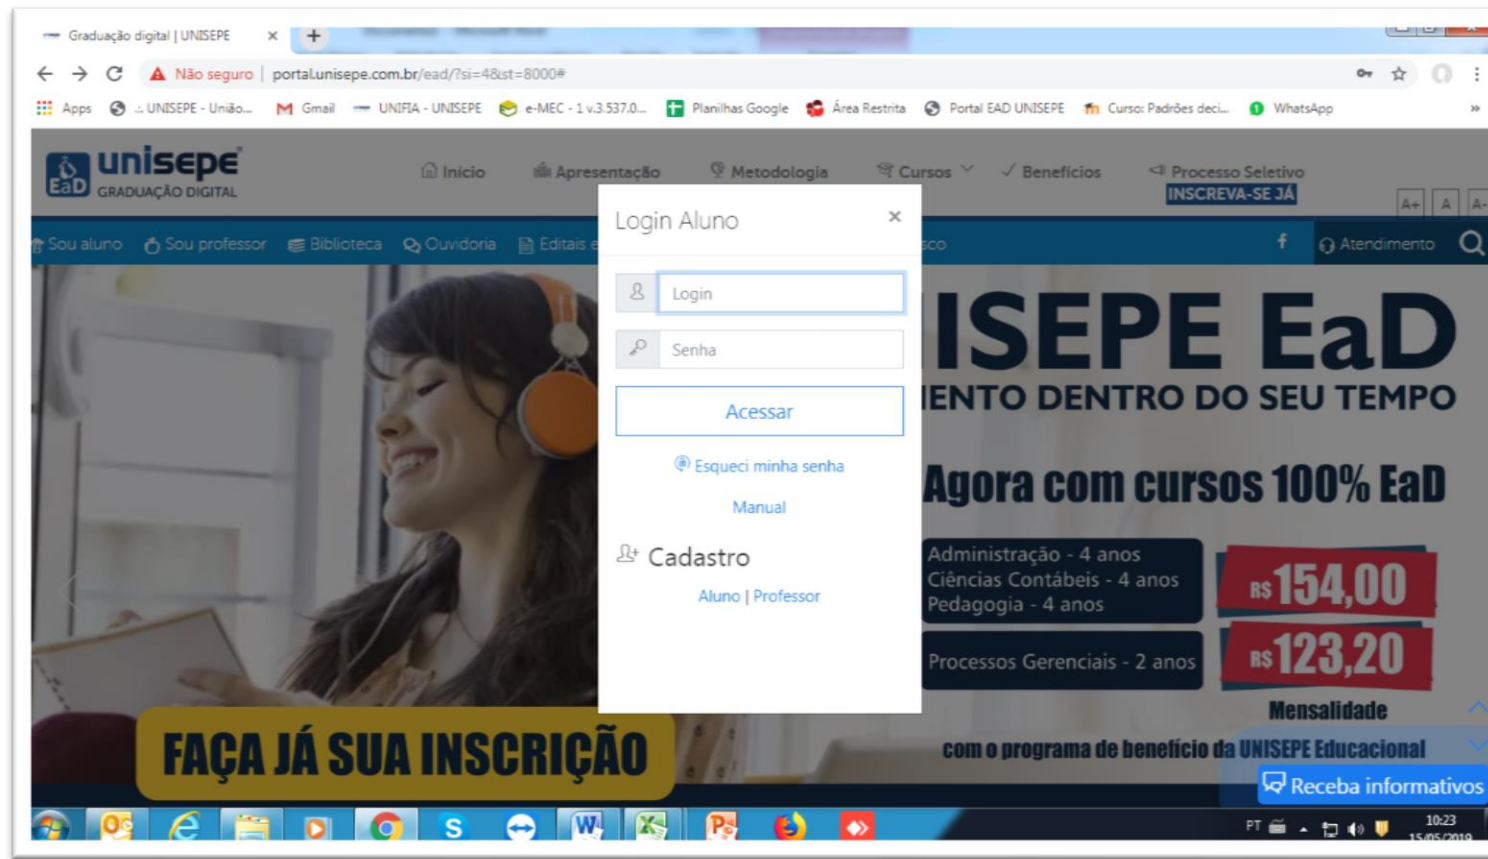

Terminado o cadastro chegou a hora de logar no portal acadêmico. Volte para a página inicial do site, ou acesse novamente o site da UNISEPE e clique em Pós Graduação EAD, e escolha o menu “Sou Aluno”. Com login e senha preencha os campos e clique no botão “Acessar” para fazer seu primeiro acesso.